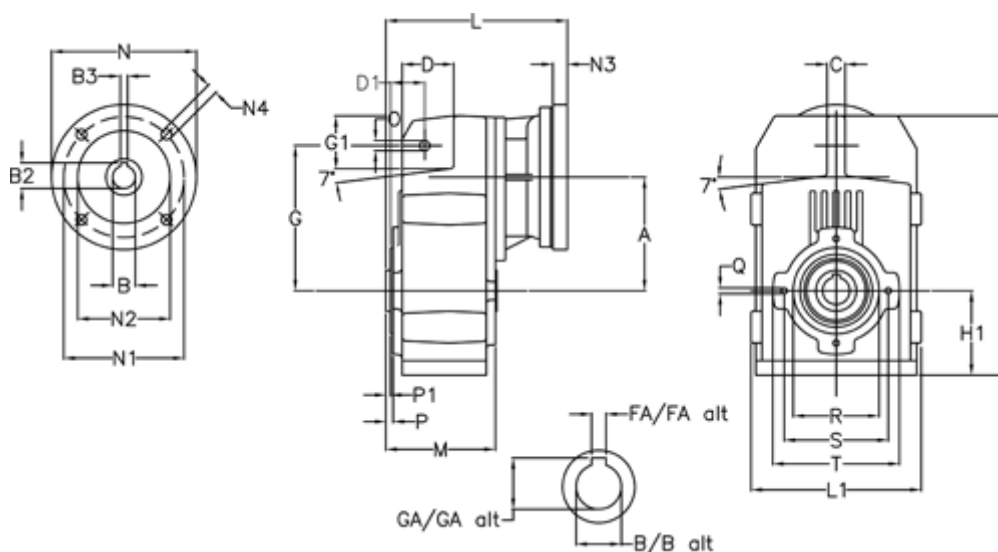

Article number: 29560383163220

Description: Shaft mounted gear  
A314H35-831,6-P63B5

## Measures

A = 150.50	FA = 10	M = 125.0	Q = M10x17
B = 35	G = 170	N = 140	R = 110
B1 = 11	G1 = 84.0	N1 = 115	S = 130
B2 = 12.8	GA = 38.3	N2 = 95	T = 150
B3 = 4	H = 326.0	N4 = M8x19	
C = 20	H1 = 102.0	O = 13	
D = 68.0	L = 283.0	P = 6.5	
D1 = 54.0	L1 = 210	P1 = 3.5	